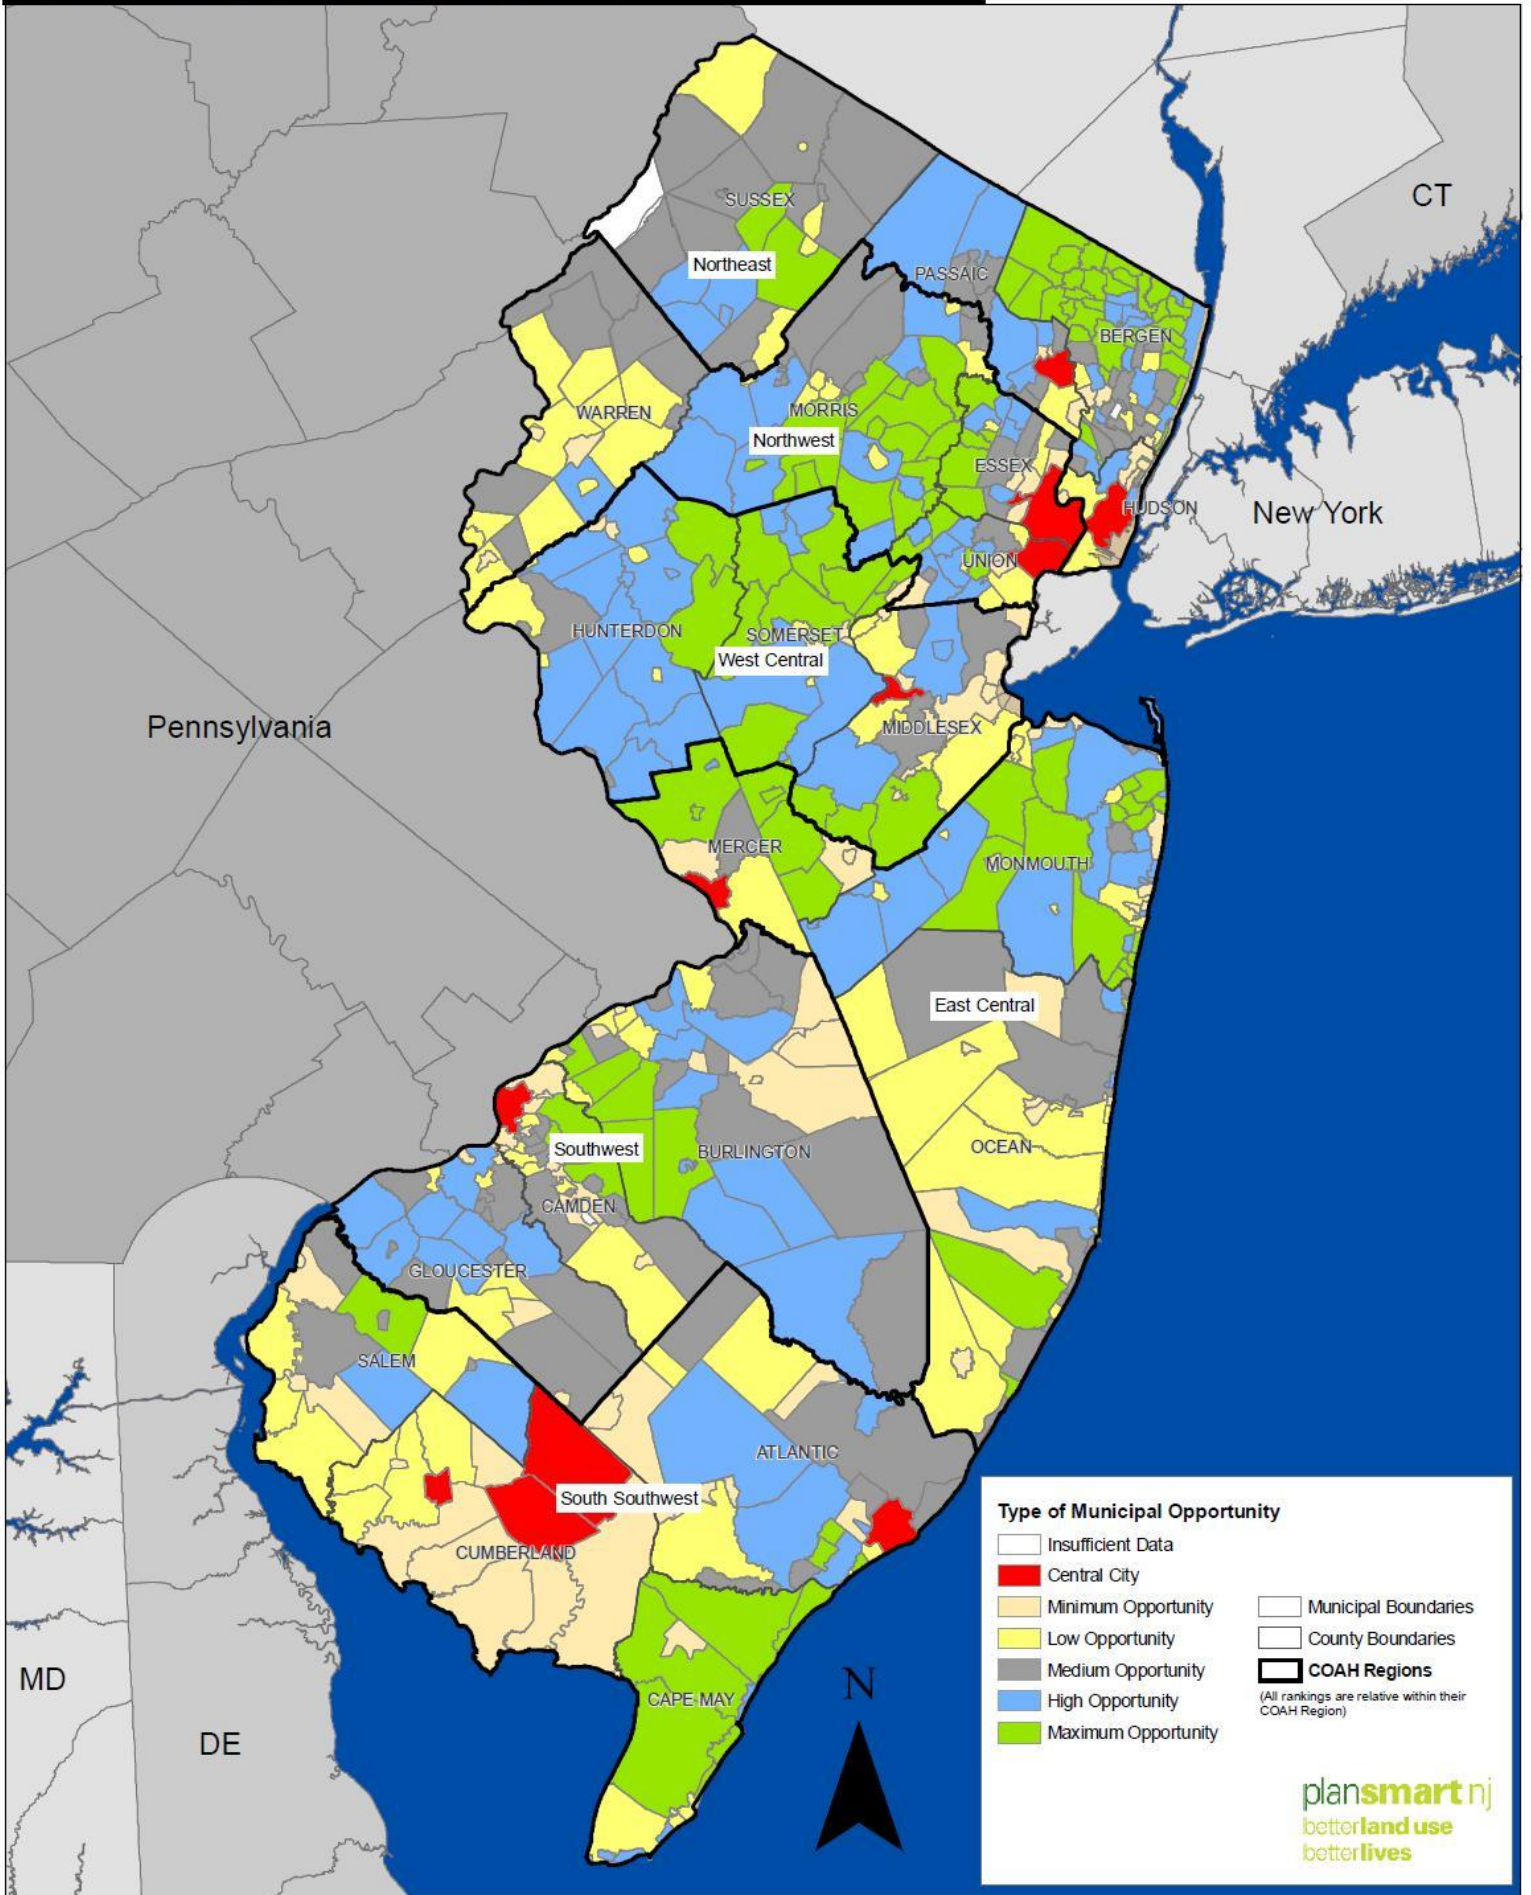

New Jersey - Municipal Opportunity Index

Type of Municipal Opportunity

- Insufficient Data
- Central City
- Minimum Opportunity
- Low Opportunity
- Medium Opportunity
- High Opportunity
- Maximum Opportunity

Map Symbols

- Municipal Boundaries
- County Boundaries
- COAH Regions

(All rankings are relative within their COAH Region)

plansmart nj
better land use
better lives